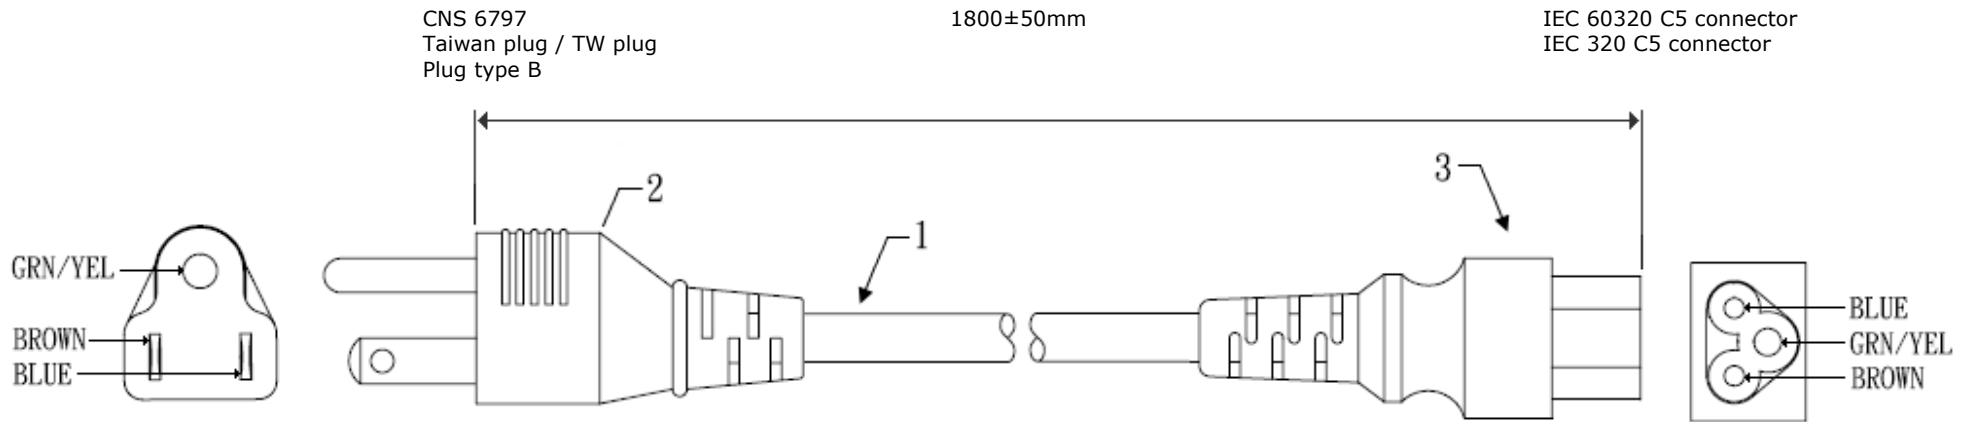

POWER CORD / POWER CABLE FOR TAIWAN

PAGE	CONTAINS
→ 2	
→ 3	
→ 4	
→ 5	
→ 6	
→ 7	

Power cord / power cable for Taiwan

Item	Description	Qty
1	VCTF 3x0.75mm ²	1
2	Moulded Taiwan plug 10A/125V	1
3	Moulded IEC 60320 C13 connector / IEC 320 C13 connector 10A/125V	1

DESCRIPTION	:	Power cord / power cable for Taiwan, IEC 60320 / IEC 320 C13 connector, 1800mm, black	REVISION	
PARTNUMBER	:	0000-886-101	DRAWN	
DATE		UNIT	MM	APRD.
SIZE	A4	SCALE		

Power cord / power cable for Taiwan

Item	Description	Qty
1	VCTF 3x0.75mm ²	1
2	Moulded Taiwan plug 10A/125V	1
3	Moulded IEC 60320 C5 connector / IEC 320 C5 connector 7A/125V	1

THESE DRAWINGS AND SPECIFICATIONS OF THE POWER CORD / POWER CABLE FOR TAIWAN ARE PROPERTY OF 2E INTERCONNECTION AND SHALL NOT BE REPRODUCED, COPIED OR USED IN ANY MANNER WITHOUT THE WRITTEN PERMISSION OF 2E INTERCONNECTION.