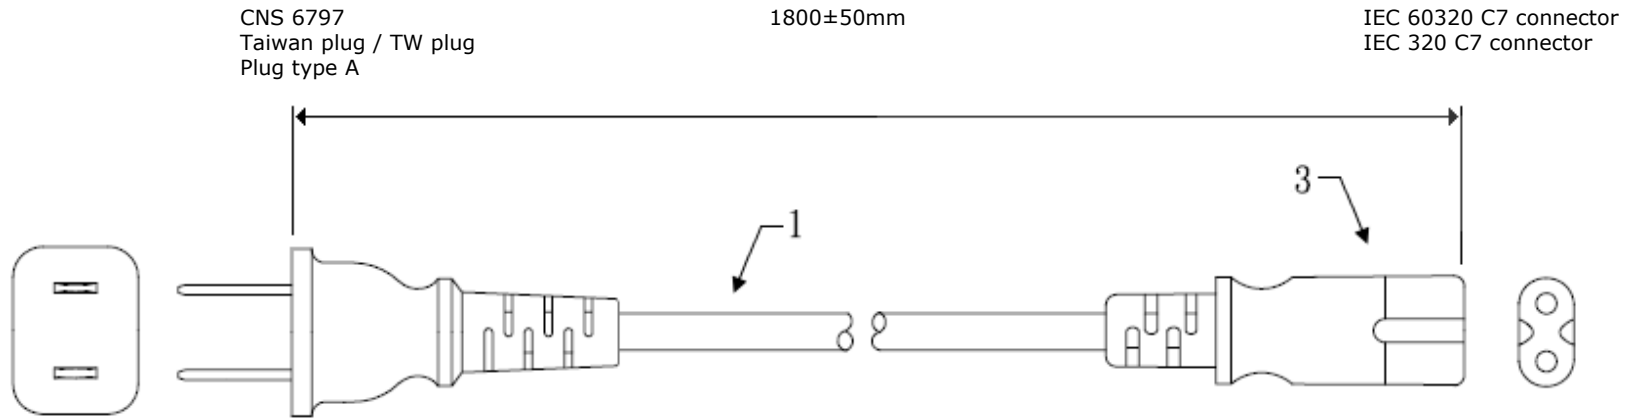

DESCRIPTION	:	Power cord / power cable for Taiwan, IEC 60320 / IEC 320 C13 connector, 1800mm, black	REVISION	
PARTNUMBER	:	0000-886-101	DRAWN	
DATE		UNIT	MM	APRD.
SIZE	A4	SCALE		

Power cord / power cable for Taiwan

Item	Description	Qty
1	VCTF 3x0.75mm ²	1
2	Moulded Taiwan plug 10A/125V	1
3	Moulded IEC 60320 C5 connector / IEC 320 C5 connector 7A/125V	1

THESE DRAWINGS AND SPECIFICATIONS OF THE POWER CORD / POWER CABLE FOR TAIWAN ARE PROPERTY OF 2E INTERCONNECTION AND SHALL NOT BE REPRODUCED, COPIED OR USED IN ANY MANNER WITHOUT THE WRITTEN PERMISSION OF 2E INTERCONNECTION.

DESCRIPTION	: Power cord / power cable for Taiwan, IEC 60320, IEC 320 C5 connector, 1800mm, black		
PARTNUMBER	: 0000-886-102		REVISION
DATE		UNIT	MM
SIZE	A4	SCALE	APRD.

Power cord / power cable for Taiwan

Item	Description	Qty
1	H03VVH2-F / VCTFK, 2x0.75mm ²	1
2	Moulded Taiwan plug 10A/125V	1
3	Moulded IEC 60320 C7 connector / IEC 320 C7 connector 10A/125V	1

THESE DRAWINGS AND SPECIFICATIONS OF THE POWER CORD / POWER CABLE FOR TAIWAN ARE PROPERTY OF 2E INTERCONNECTION AND SHALL NOT BE REPRODUCED, COPIED OR USED IN ANY MANNER WITHOUT THE WRITTEN PERMISSION OF 2E INTERCONNECTION.