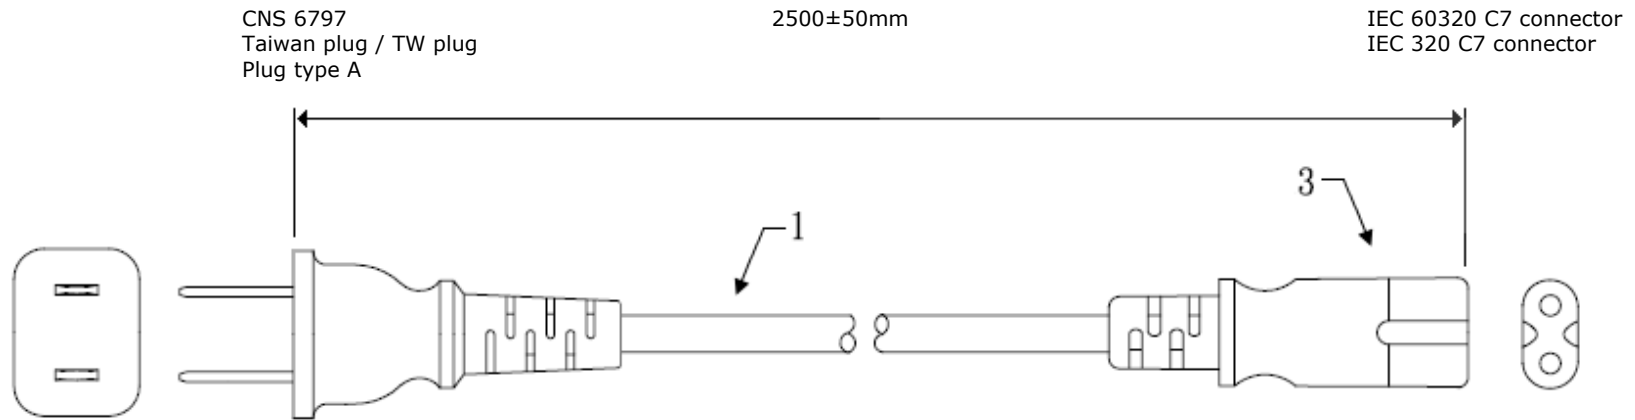

Power cord / power cable for Taiwan

Item	Description	Qty
1	H03VVH2-F / VCTFK, 2x0.75mm²	1
2	Moulded Taiwan plug 10A/125V	1
3	Moulded IEC 60320 C7 connector IEC 320 C7 connector 10A/125V	1

THESE DRAWINGS AND SPECIFICATIONS OF THE POWER CORD / POWER CABLE FOR TAIWAN ARE PROPERTY OF 2E INTERCONNECTION AND SHALL NOT BE REPRODUCED, COPIED OR USED IN ANY MANNER WITHOUT THE WRITTEN PERMISSION OF 2E INTERCONNECTION.

DESCRIPTION	: Power cord / power cable for Taiwan, IEC 60320 / IEC 320 C7 connector, 2500mm, black		
PARTNUMBER	: 0000-886-107		REVISION
DATE	UNIT	MM	DRAWN
SIZE	A4	SCALE	APRD.