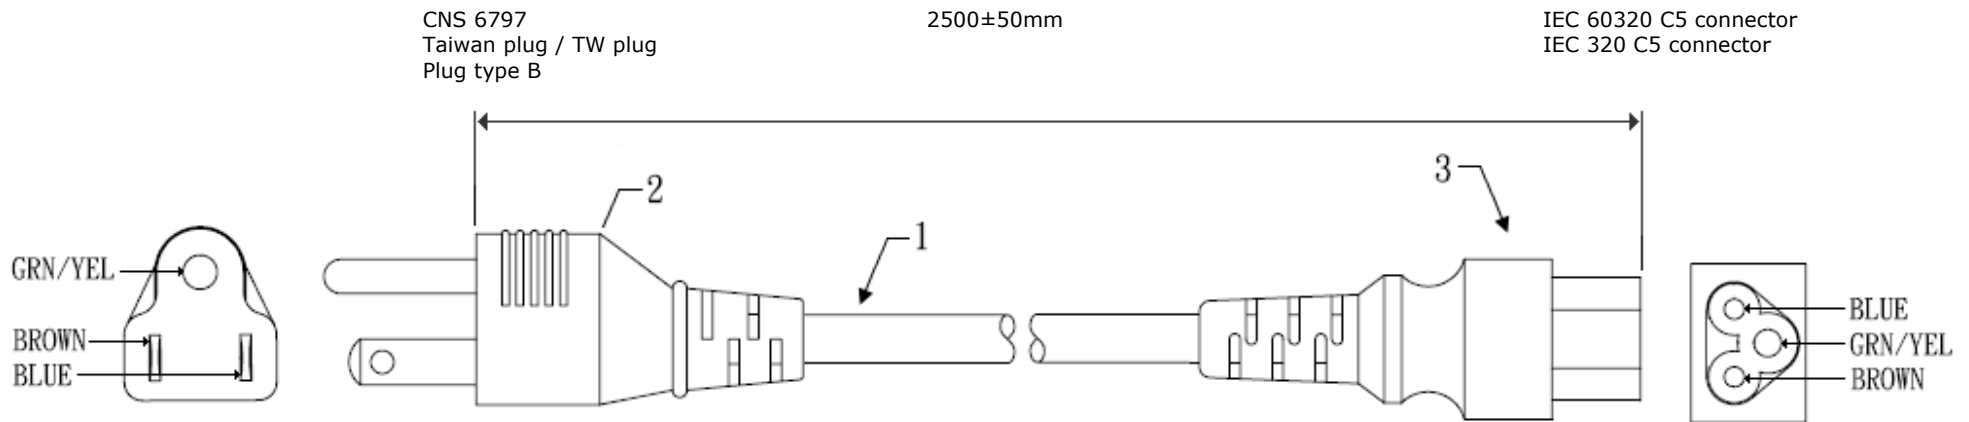

Power cord / power cable for Taiwan

Item	Description	Qty
1	VCTF, 3x0.75mm²	1
2	Moulded Taiwan plug 10A/125V	1
3	Moulded IEC 60320 C5 connector / IEC 320 C5 connector 7A/125V	1

THESE DRAWINGS AND SPECIFICATIONS OF THE POWER CORD / POWER CABLE FOR TAIWAN ARE PROPERTY OF 2E INTERCONNECTION AND SHALL NOT BE REPRODUCED, COPIED OR USED IN ANY MANNER WITHOUT THE WRITTEN PERMISSION OF 2E INTERCONNECTION.

DESCRIPTION	: Power cord / power cable for Taiwan, IEC 60320 / IEC 320 C5 connector, 2500mm, black		
PARTNUMBER	: 0000-886-106		REVISION
DATE		UNIT	MM
SIZE	A4	SCALE	APRD.