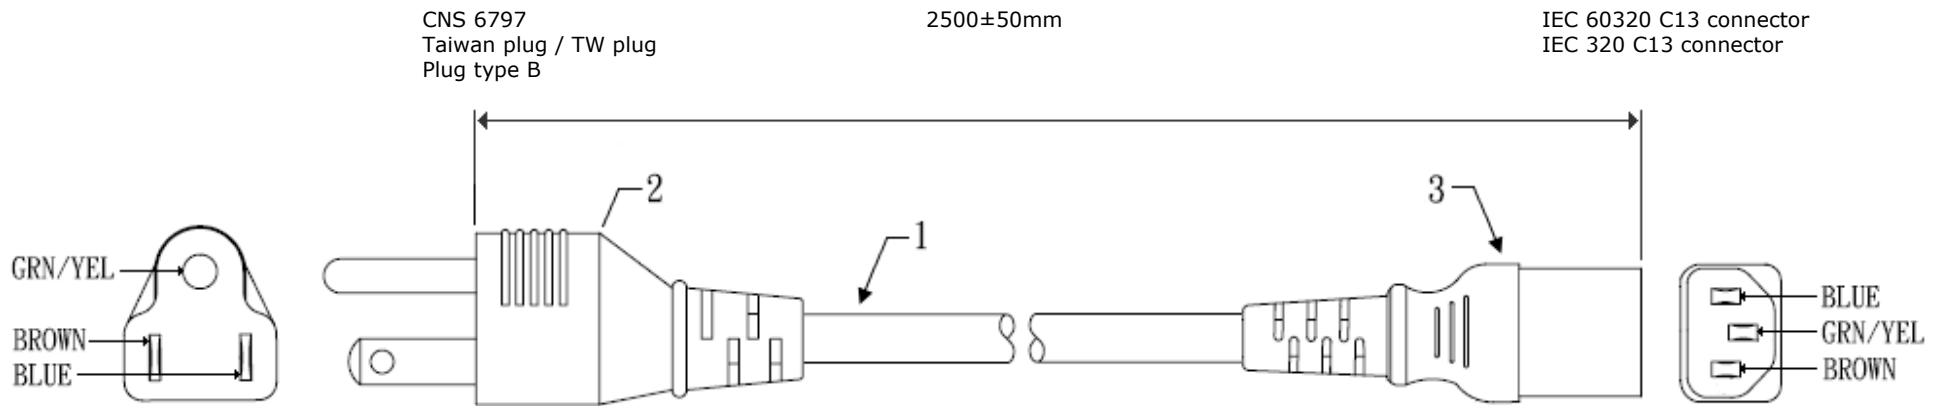

Power cord / power cable for Taiwan

Item	Description	Qty
1	VCTF, 3x1.25mm²	1
2	Moulded Taiwan plug 10A/125V	1
3	Moulded IEC 60320 C13 connector / IEC 320 C13 connector 10A/125V	1

THESE DRAWINGS AND SPECIFICATIONS OF THE POWER CORD / POWER CABLE FOR TAIWAN ARE PROPERTY OF 2E INTERCONNECTION AND SHALL NOT BE REPRODUCED, COPIED OR USED IN ANY MANNER WITHOUT THE WRITTEN PERMISSION OF 2E INTERCONNECTION.

DESCRIPTION	:	Power cord / power cable for Taiwan, IEC 60320 / IEC 320 C13 connector, 2500mm, black	REVISION	
PARTNUMBER	:	0000-886-105		
DATE		UNIT	MM	DRAWN
SIZE	A4	SCALE		APRD.