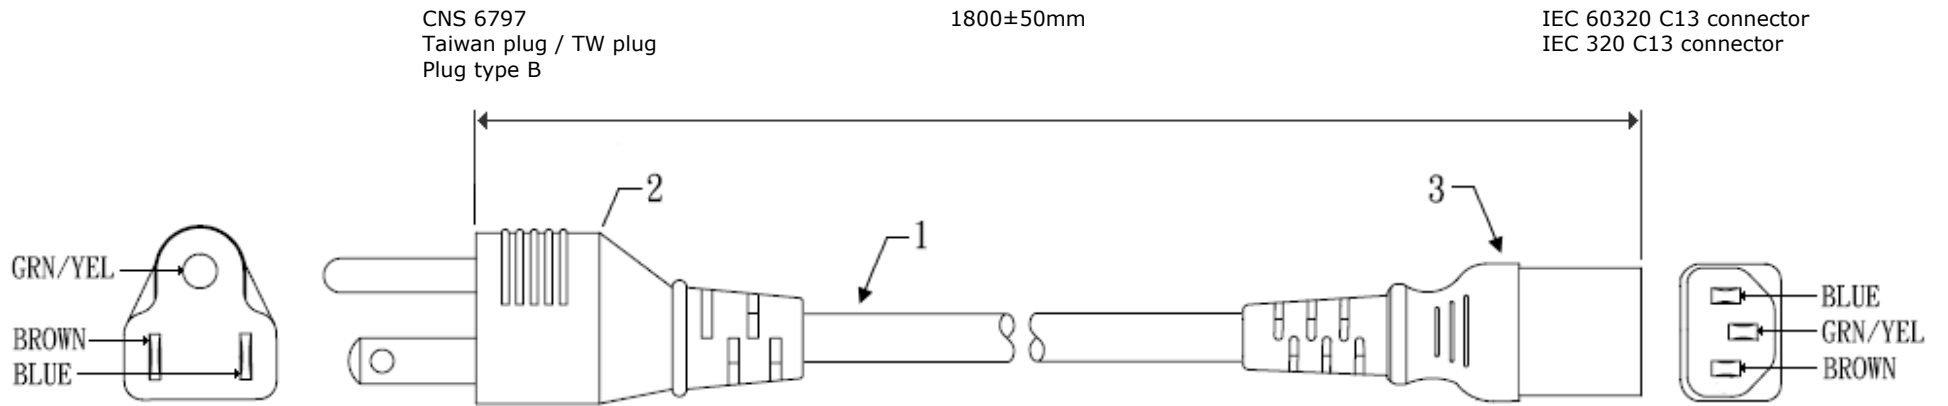

POWER CORD / POWER CABLE FOR TAIWAN

PAGE	CONTAINS
→ 2	
→ 3	
→ 4	
→ 5	
→ 6	
→ 7	

Power cord / power cable for Taiwan

Item	Description	Qty
1	VCTF 3x0.75mm ²	1
2	Moulded Taiwan plug 10A/125V	1
3	Moulded IEC 60320 C13 connector / IEC 320 C13 connector 10A/125V	1

DESCRIPTION	:	Power cord / power cable for Taiwan, IEC 60320 / IEC 320 C13 connector, 1800mm, black	REVISION	
PARTNUMBER	:	0000-886-101	DRAWN	
DATE		UNIT	MM	APRD.
SIZE	A4	SCALE		

Power cord / power cable for Taiwan

Item	Description	Qty
1	VCTF 3x0.75mm ²	1
2	Moulded Taiwan plug 10A/125V	1
3	Moulded IEC 60320 C5 connector / IEC 320 C5 connector 7A/125V	1

THESE DRAWINGS AND SPECIFICATIONS OF THE POWER CORD / POWER CABLE FOR TAIWAN ARE PROPERTY OF 2E INTERCONNECTION AND SHALL NOT BE REPRODUCED, COPIED OR USED IN ANY MANNER WITHOUT THE WRITTEN PERMISSION OF 2E INTERCONNECTION.