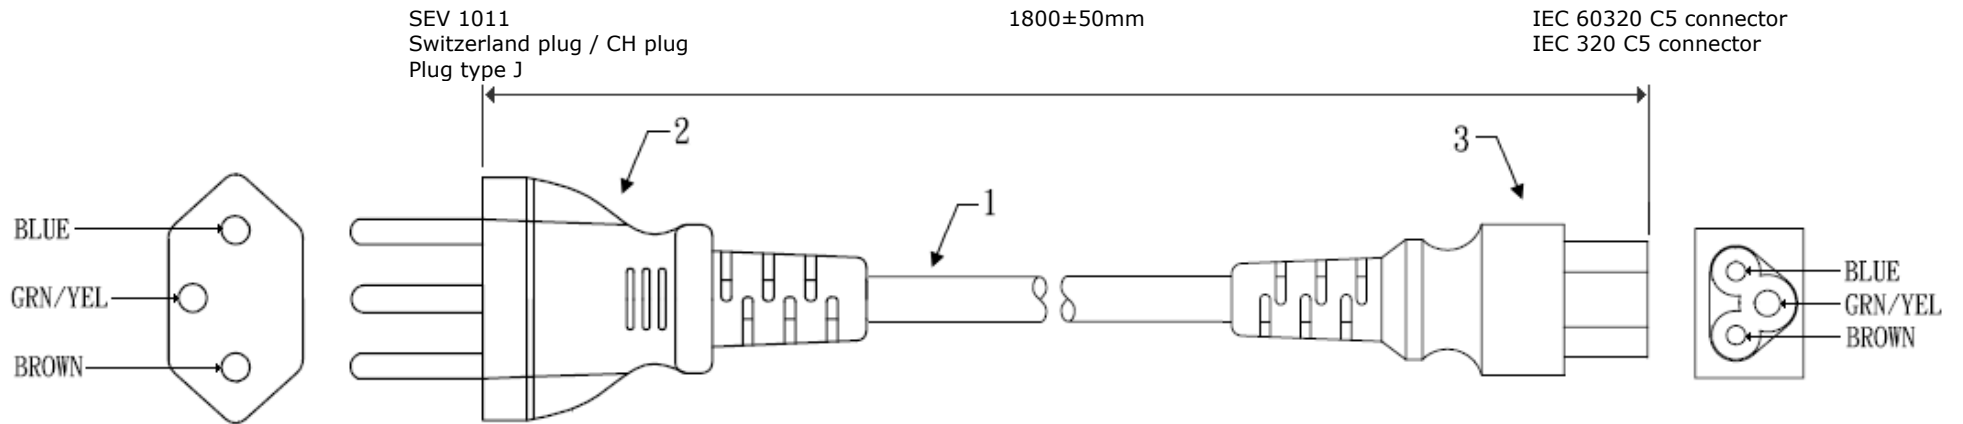

POWER CORD / POWER CABLE FOR SWITZERLAND

PAGE	CONTAINS
→ 2	
→ 3	
→ 4	
→ 5	

Power cord / power cable for Switzerland

Item	Description	Qty
1	H05VV-F, 3x0.75mm ²	1
2	Moulded Swiss plug 10A/250V	1
3	Moulded IEC 60320 C13 connector / IEC 320 C13 connector 10A/250V	1

DESCRIPTION	:	Power cord / power cable for Switzerland, IEC 60320 / IEC 320 C13 connector, 1800mm, black		
PARTNUMBER	:	0000-041-101		REVISION
DATE		UNIT	MM	DRAWN
SIZE	A4	SCALE		APRD.

Power cord / power cable for Switzerland

Item	Description	Qty
1	H05VV-F, 3x0.75mm ²	1
2	Moulded Swiss plug 10A/250V	1
3	Moulded IEC 603020 C5 connector / IEC 320 C5 connector 2.5A/250V	1

THESE DRAWINGS AND SPECIFICATIONS OF THE POWER CORD / POWER CABLE FOR SWITZERLAND ARE PROPERTY OF 2E INTERCONNECTION AND SHALL NOT BE REPRODUCED, COPIED OR USED IN ANY MANNER WITHOUT THE WRITTEN PERMISSION OF 2E INTERCONNECTION.

DESCRIPTION	: Power cord / power cable for Switzerland, IEC 60320 / IEC 320 C5 connector, 2500mm, black		
PARTNUMBER	: 0000-041-106		REVISION
DATE		UNIT	MM
SIZE	A4	SCALE	APRD.