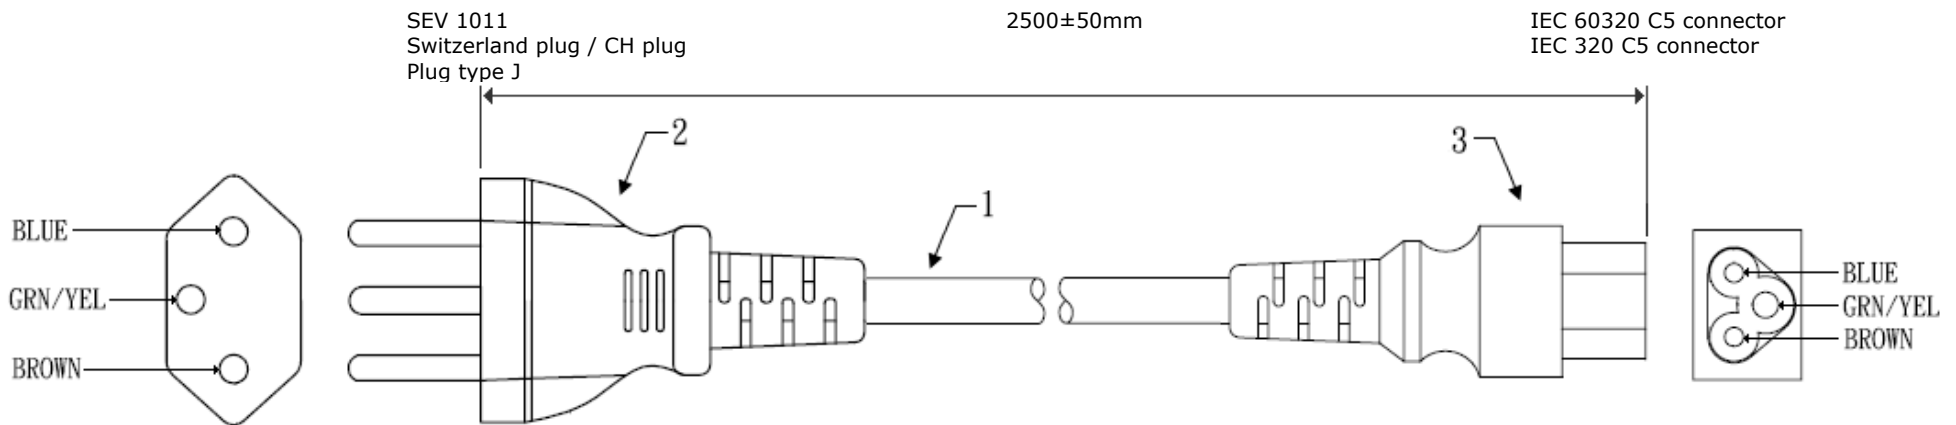

Item	Description	Qty
1	H05VV-F, 3x0.75mm ²	1
2	Moulded Swiss plug 10A/250V	1
3	Moulded IEC 603020 C5 connector / IEC 320 C5 connector 2.5A/250V	1

THESE DRAWINGS AND SPECIFICATIONS OF THE POWER CORD / POWER CABLE FOR SWITZERLAND ARE PROPERTY OF 2E INTERCONNECTION AND SHALL NOT BE REPRODUCED, COPIED OR USED IN ANY MANNER WITHOUT THE WRITTEN PERMISSION OF 2E INTERCONNECTION.

DESCRIPTION	: Power cord / power cable for Switzerland, IEC 60320 / IEC 320 C5 connector, 1800mm, black		
PARTNUMBER	: 0000-041-102		REVISION
DATE		UNIT	MM
SIZE	A4	SCALE	APRD.

Power cord / power cable for Switzerland

Item	Description	Qty
1	H05VV-F, 3x1.00mm ²	1
2	Moulded Swiss plug 10A/250V	1
3	Moulded IEC 60320 C13 connector / IEC 320 C13 connector 10A/250V	1

THESE DRAWINGS AND SPECIFICATIONS OF THE POWER CORD / POWER CABLE FOR SWITZERLAND ARE PROPERTY OF 2E INTERCONNECTION AND SHALL NOT BE REPRODUCED, COPIED OR USED IN ANY MANNER WITHOUT THE WRITTEN PERMISSION OF 2E INTERCONNECTION.

DESCRIPTION	: Power cord / power cable for Switzerland, IEC 60320 / IEC 320 C13 connector, 2500mm, black			
PARTNUMBER	: 0000-041-105		REVISION	
DATE		UNIT	MM	DRAWN
SIZE	A4	SCALE		APRD.

Power cord / power cable for Switzerland