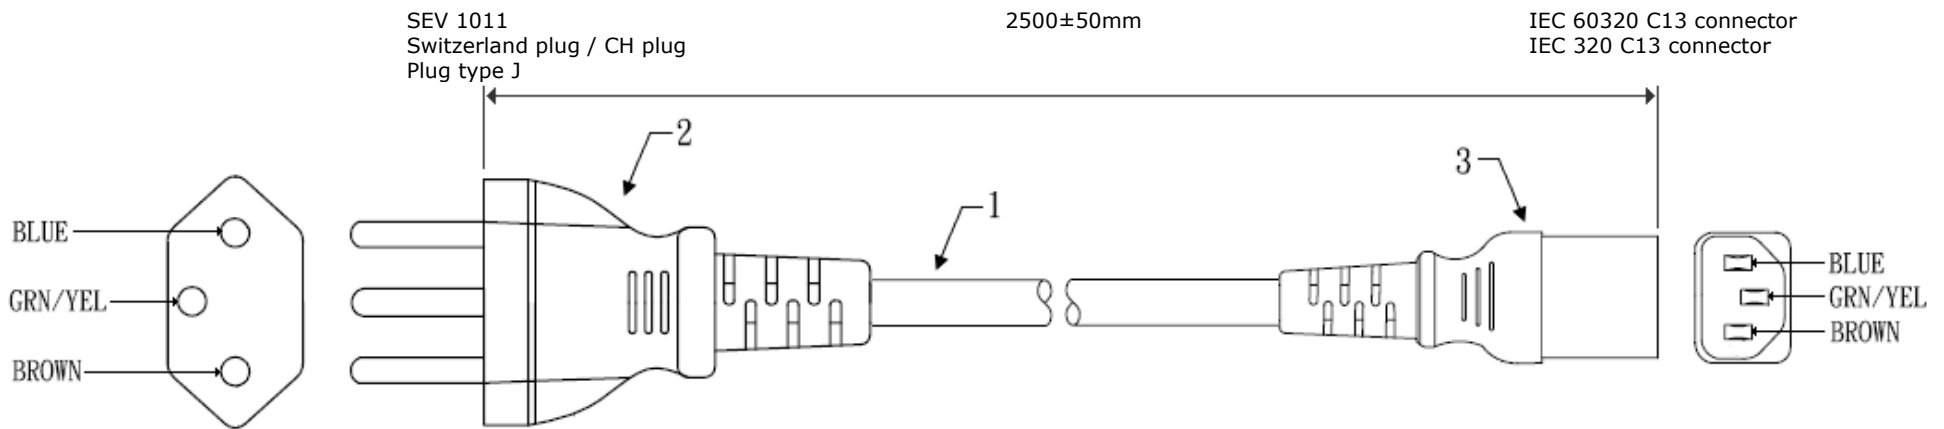

DESCRIPTION	:	Power cord / power cable for Switzerland, IEC 60320 / IEC 320 C13 connector, 1800mm, black		
PARTNUMBER	:	0000-041-101		REVISION
DATE		UNIT	MM	DRAWN
SIZE	A4	SCALE		APRD.

Power cord / power cable for Switzerland

Item	Description	Qty
1	H05VV-F, 3x0.75mm ²	1
2	Moulded Swiss plug 10A/250V	1
3	Moulded IEC 603020 C5 connector / IEC 320 C5 connector 2.5A/250V	1

THESE DRAWINGS AND SPECIFICATIONS OF THE POWER CORD / POWER CABLE FOR SWITZERLAND ARE PROPERTY OF 2E INTERCONNECTION AND SHALL NOT BE REPRODUCED, COPIED OR USED IN ANY MANNER WITHOUT THE WRITTEN PERMISSION OF 2E INTERCONNECTION.

DESCRIPTION	: Power cord / power cable for Switzerland, IEC 60320 / IEC 320 C5 connector, 1800mm, black		
PARTNUMBER	: 0000-041-102		REVISION
DATE		UNIT	MM
SIZE	A4	SCALE	APRD.

Power cord / power cable for Switzerland

DESCRIPTION	: Power cord / power cable for Switzerland, IEC 60320 / IEC 320 C13 connector, 2500mm, black			
PARTNUMBER	: 0000-041-105		REVISION	
DATE		UNIT	MM	DRAWN
SIZE	A4	SCALE		APRD.

Power cord / power cable for Switzerland