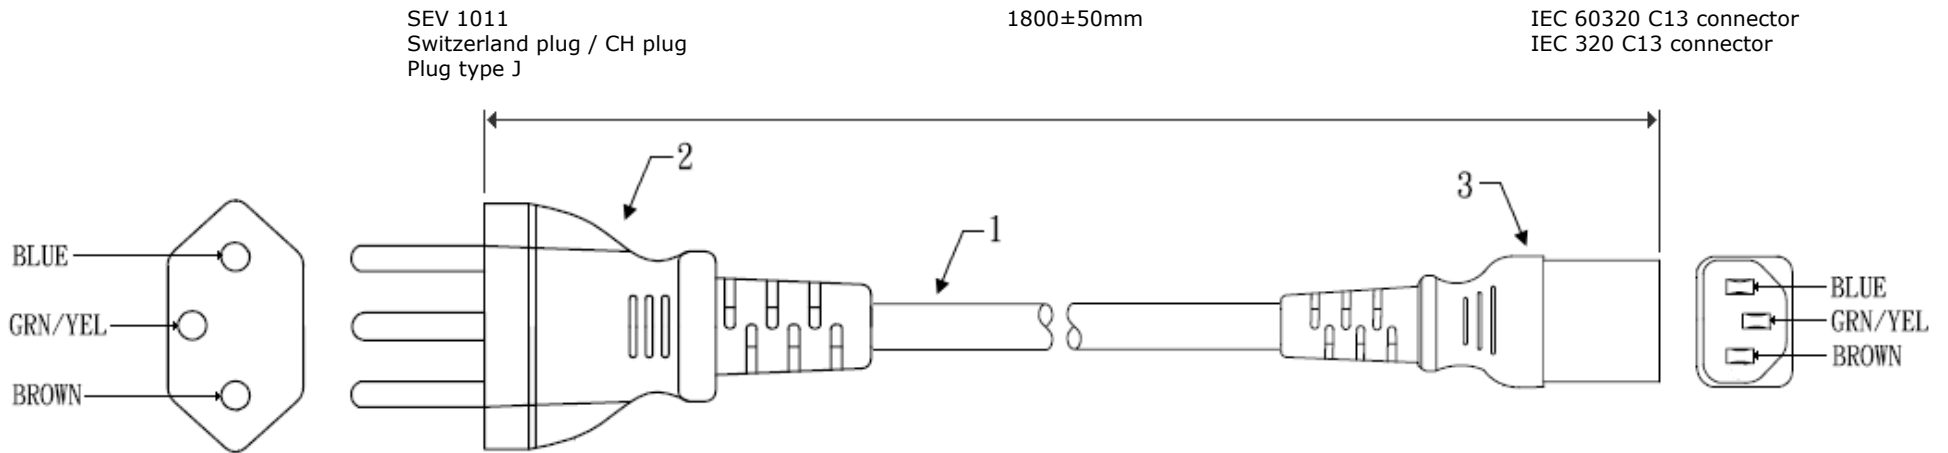

POWER CORD / POWER CABLE FOR SWITZERLAND

PAGE	CONTAINS
→ 2	
→ 3	
→ 4	
→ 5	

Power cord / power cable for Switzerland

Item	Description	Qty
1	H05VV-F, 3x0.75mm ²	1
2	Moulded Swiss plug 10A/250V	1
3	Moulded IEC 60320 C13 connector / IEC 320 C13 connector 10A/250V	1

DESCRIPTION	:	Power cord / power cable for Switzerland, IEC 60320 / IEC 320 C13 connector, 1800mm, black		
PARTNUMBER	:	0000-041-101		REVISION
DATE		UNIT	MM	DRAWN
SIZE	A4	SCALE		APRD.

Power cord / power cable for Switzerland

Item	Description	Qty
1	H05VV-F, 3x0.75mm ²	1
2	Moulded Swiss plug 10A/250V	1
3	Moulded IEC 603020 C5 connector / IEC 320 C5 connector 2.5A/250V	1

THESE DRAWINGS AND SPECIFICATIONS OF THE POWER CORD / POWER CABLE FOR SWITZERLAND ARE PROPERTY OF 2E INTERCONNECTION AND SHALL NOT BE REPRODUCED, COPIED OR USED IN ANY MANNER WITHOUT THE WRITTEN PERMISSION OF 2E INTERCONNECTION.

DESCRIPTION	: Power cord / power cable for Switzerland, IEC 60320 / IEC 320 C5 connector, 1800mm, black		
PARTNUMBER	: 0000-041-102		REVISION
DATE		UNIT	MM
SIZE	A4	SCALE	APRD.

Power cord / power cable for Switzerland