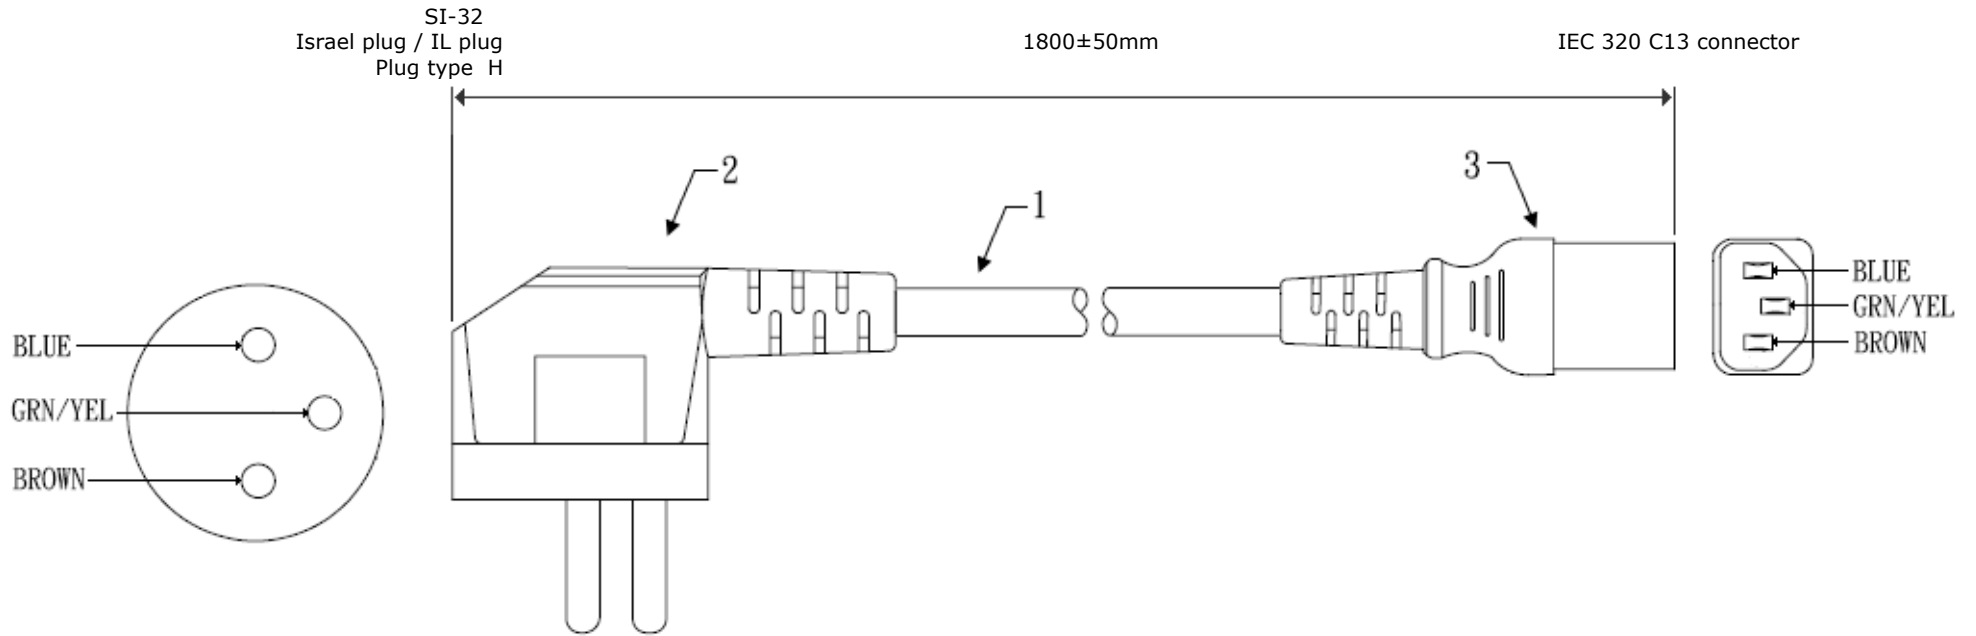

POWER CORD / POWER CABLE FOR ISRAEL

PAGE	CONTAINS
→ 2	
→ 3	
→ 4	
→ 5	

Power cord / power cable for Israel

Item	Description	Qty
1	H05VV-F, 3x0.75mm ²	1
2	Moulded Israel plug 16A/250V	1
3	Moulded IEC 320 C13 connector 10A/250V	1

DESCRIPTION	: Power cord / power cable for Israel, IEC 320 C13 connector, 1800mm, black		
PARTNUMBER	: 0000-972-101		REVISION
DATE	UNIT	MM	DRAWN
SIZE	A4	SCALE	APRD.

Power cord / power cable for Israel

Item	Description	Qty
1	H03VV-F, 3x0.75mm ²	1
2	Moulded Israel plug 16A/250V	1
3	Moulded IEC 320 C5 connector 10A/250V	1

DESCRIPTION	:	Power cord / power cable for Israel, IEC 320 C5 connector, 1800mm, black	REVISION	
PARTNUMBER	:	0000-972-102	DRAWN	
DATE		UNIT	MM	APRD.
SIZE	A4	SCALE		

Power cord / power cable for Israel

DESCRIPTION	: Power cord / power cable for Israel, IEC 320 C5 connector, 2500mm, black		
PARTNUMBER	: 0000-972-106		REVISION
DATE	UNIT	MM	DRAWN
SIZE	A4	SCALE	APRD.