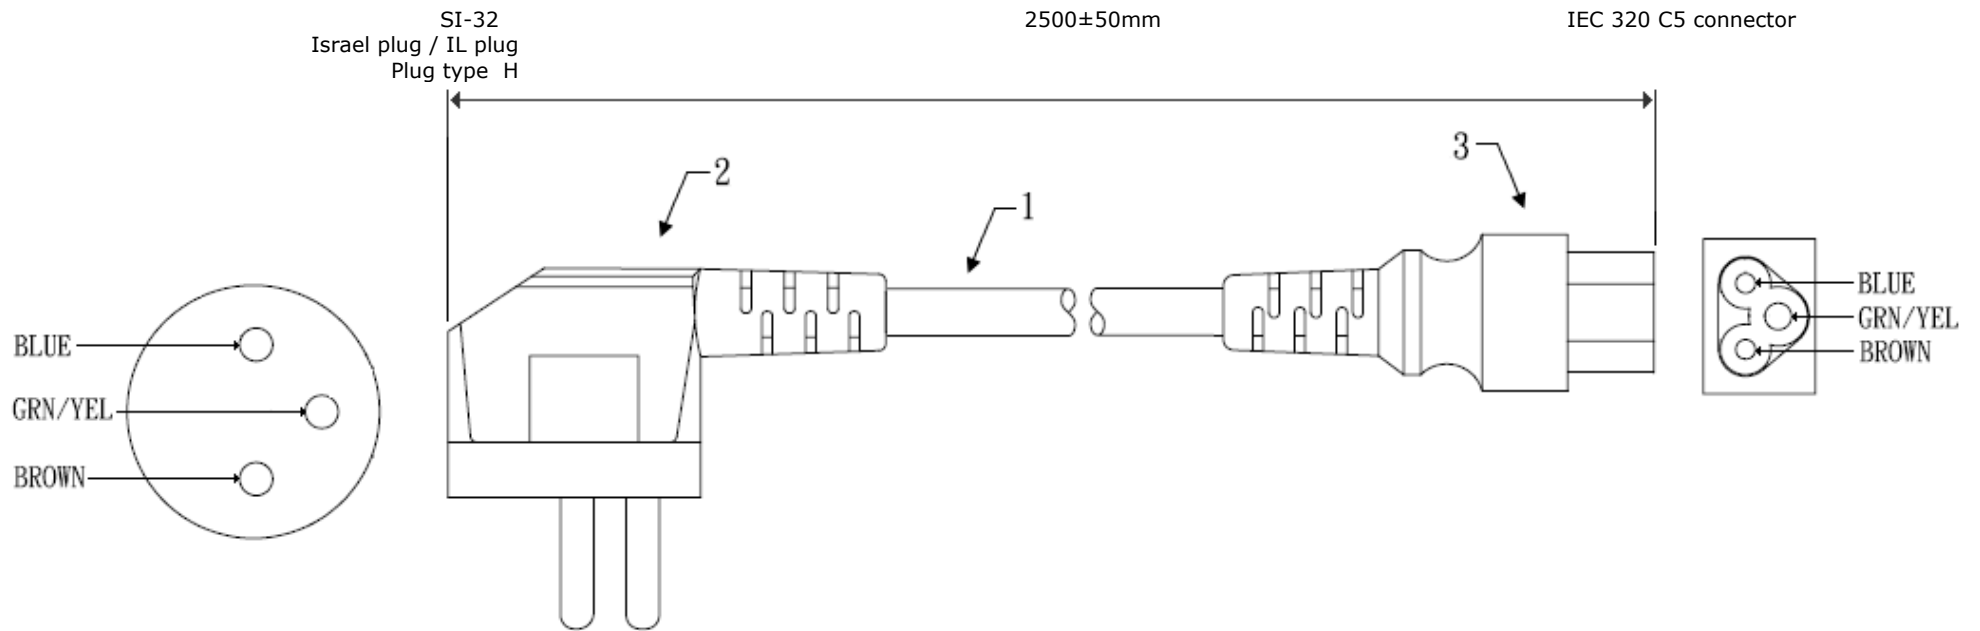

DESCRIPTION	:	Power cord / power cable for Israel, IEC 320 C5 connector, 1800mm, black	REVISION	
PARTNUMBER	:	0000-972-102	DRAWN	
DATE		UNIT	MM	APRD.
SIZE	A4	SCALE		

Power cord / power cable for Israel

Item	Description	Qty
1	H05VV-F, 3x0.75mm ²	1
2	Moulded Israel plug 16A/250V	1
3	Moulded IEC 320 C13 connector 10A/250V	1

THESE DRAWINGS AND SPECIFICATIONS OF THE POWER CORD / POWER CABLE FOR ISRAEL ARE PROPERTY OF 2E INTERCONNECTION AND SHALL NOT BE REPRODUCED, COPIED OR USED IN ANY MANNER WITHOUT THE WRITTEN PERMISSION OF 2E INTERCONNECTION.

DESCRIPTION	: Power cord / power cable for Israel, IEC 320 C13 connector, 2500mm, black		
PARTNUMBER	: 0000-972-105		REVISION
DATE	UNIT	MM	DRAWN
SIZE	A4	SCALE	APRD.

Power cord / power cable for Israel

Item	Description	Qty
1	H03VV-F, 3x0.75mm ²	1
2	Moulded Israel plug 16A/250V	1
3	Moulded IEC 320 C5 connector 10A/250V	1

DESCRIPTION	: Power cord / power cable for Israel, IEC 320 C5 connector, 2500mm, black		
PARTNUMBER	: 0000-972-106		REVISION
DATE	UNIT	MM	DRAWN
SIZE	A4	SCALE	APRD.