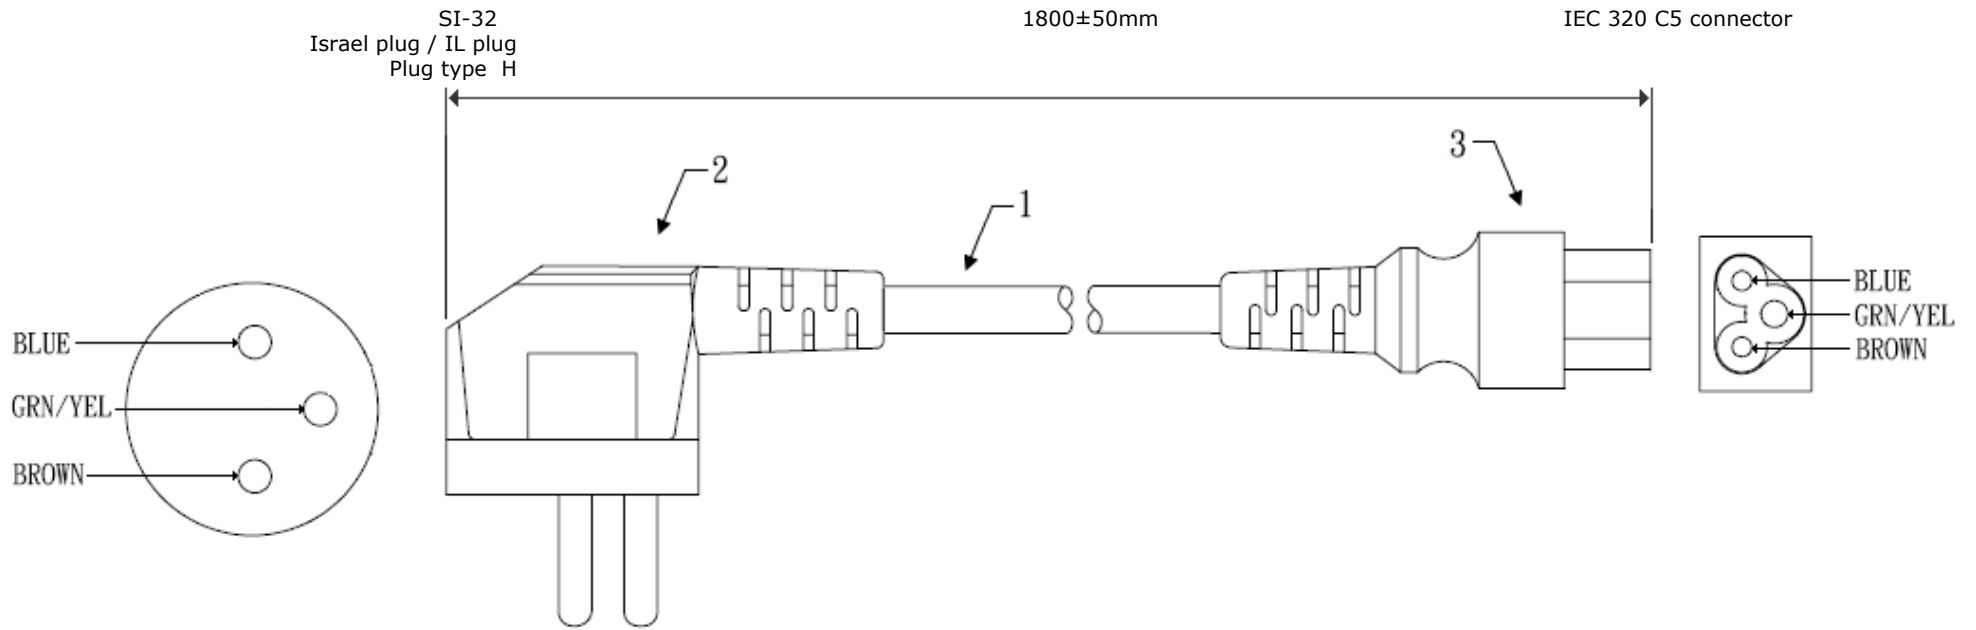

POWER CORD / POWER CABLE FOR ISRAEL

PAGE	CONTAINS
→ 2	
→ 3	
→ 4	
→ 5	

Power cord / power cable for Israel

Item	Description	Qty
1	H05VV-F, 3x0.75mm ²	1
2	Moulded Israel plug 16A/250V	1
3	Moulded IEC 320 C13 connector 10A/250V	1

DESCRIPTION	: Power cord / power cable for Israel, IEC 320 C13 connector, 1800mm, black		
PARTNUMBER	: 0000-972-101		REVISION
DATE	UNIT	MM	DRAWN
SIZE	A4	SCALE	APRD.

Power cord / power cable for Israel

Item	Description	Qty
1	H03VV-F, 3x0.75mm ²	1
2	Moulded Israel plug 16A/250V	1
3	Moulded IEC 320 C5 connector 10A/250V	1

DESCRIPTION	:	Power cord / power cable for Israel, IEC 320 C5 connector, 1800mm, black	REVISION	
PARTNUMBER	:	0000-972-102	DRAWN	
DATE		UNIT	MM	APRD.
SIZE	A4	SCALE		

Power cord / power cable for Israel

DESCRIPTION	: Power cord / power cable for Israel, IEC 320 C5 connector, 2500mm, black		
PARTNUMBER	: 0000-972-106		REVISION
DATE	UNIT	MM	DRAWN
SIZE	A4	SCALE	APRD.