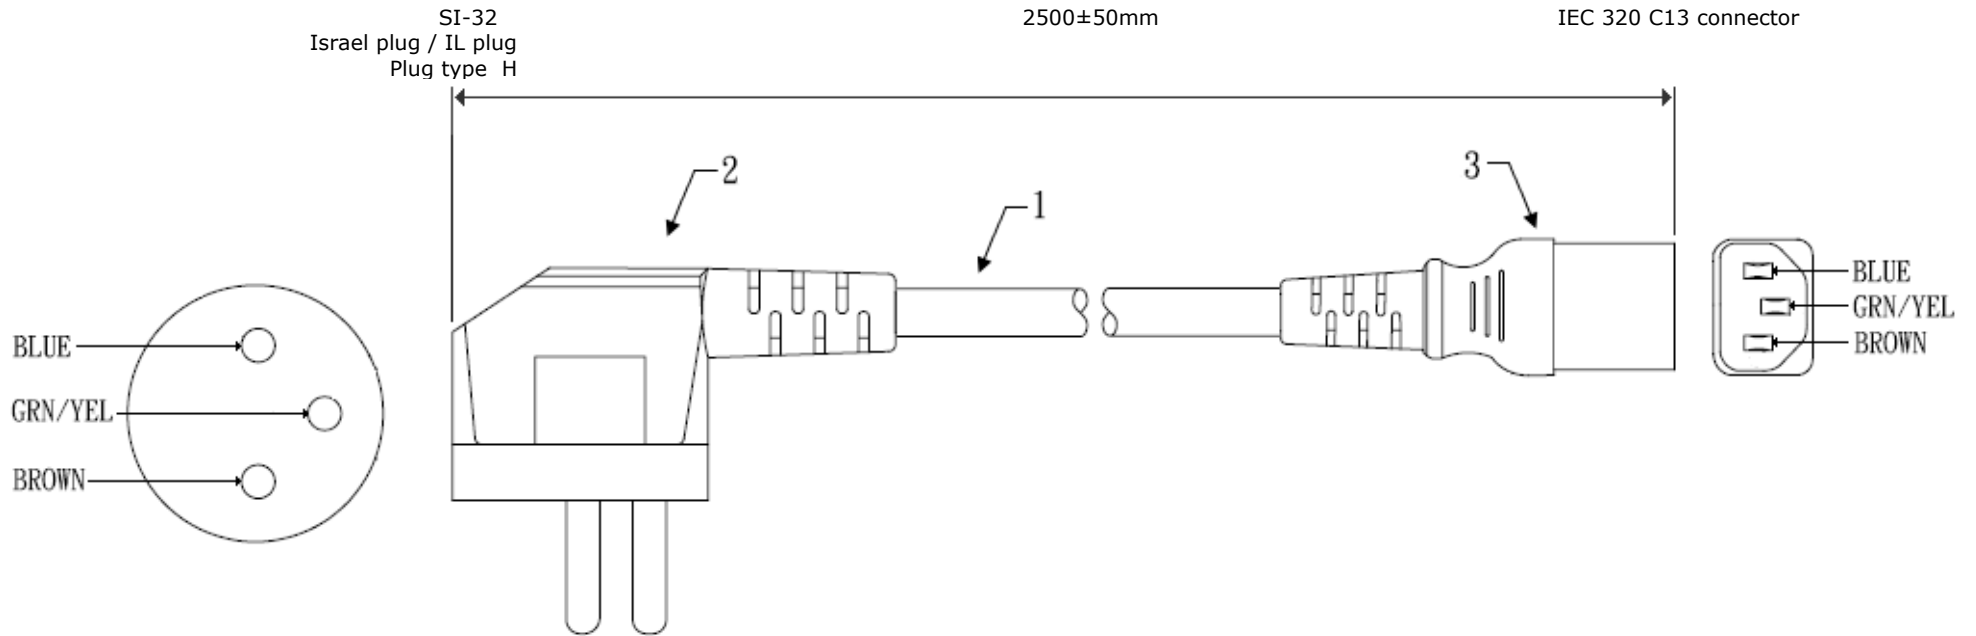

DESCRIPTION	: Power cord / power cable for Israel, IEC 320 C13 connector, 1800mm, black		
PARTNUMBER	: 0000-972-101		REVISION
DATE	UNIT	MM	DRAWN
SIZE	A4	SCALE	APRD.

Power cord / power cable for Israel

Item	Description	Qty
1	H03VV-F, 3x0.75mm ²	1
2	Moulded Israel plug 16A/250V	1
3	Moulded IEC 320 C5 connector 10A/250V	1

DESCRIPTION	:	Power cord / power cable for Israel, IEC 320 C5 connector, 1800mm, black	REVISION	
PARTNUMBER	:	0000-972-102	DRAWN	
DATE		UNIT	MM	APRD.
SIZE	A4	SCALE		

Power cord / power cable for Israel

DESCRIPTION	: Power cord / power cable for Israel, IEC 320 C13 connector, 2500mm, black		
PARTNUMBER	: 0000-972-105		REVISION
DATE	UNIT	MM	DRAWN
SIZE	A4	SCALE	APRD.

Power cord / power cable for Israel

Item	Description	Qty
1	H03VV-F, 3x0.75mm ²	1
2	Moulded Israel plug 16A/250V	1
3	Moulded IEC 320 C5 connector 10A/250V	1

DESCRIPTION	: Power cord / power cable for Israel, IEC 320 C5 connector, 2500mm, black		
PARTNUMBER	: 0000-972-106		REVISION
DATE	UNIT	MM	DRAWN
SIZE	A4	SCALE	APRD.